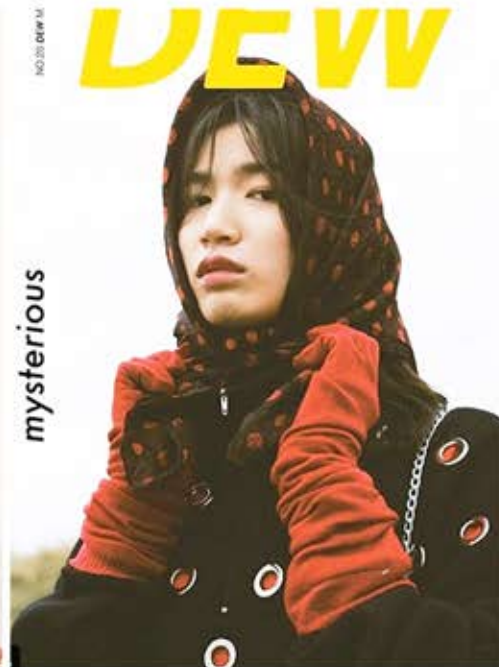

Height	175
Bust	77
Waist	59
Hips	86
Shoes	24.5
Eyes	Brown
Hair	Brown
Home	Tokyo

**YUNA MORI**

---

mysterious

**DEW**